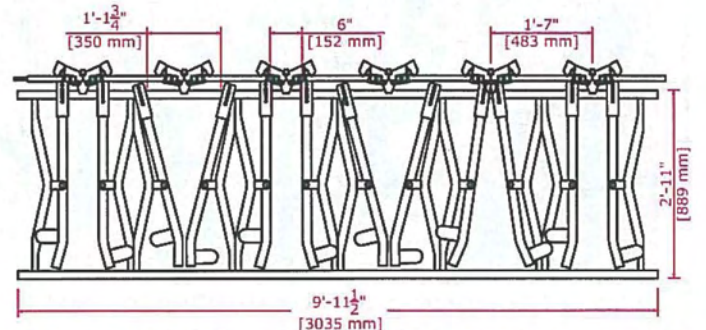

Recommended Curb Heights and Panel Sizing: A space of 3" / 76 mm is normally left between the bottom of the panel and top of curb.

Panel Size	Age Group	Curb Height (cow side)	Curb Height (feed side)
4/10'	Mature	16" / 406 mm	14" / 356 mm
4/9'	Mature	16" / 406 mm	14" / 356 mm
4/8'	Mature	16" / 406 mm	14" / 356 mm
5/10'	Mature	16" / 406 mm	14" / 356 mm
6/12'	Mature	16" / 406 mm	14" / 356 mm
S 6/10'	12-20 mo.	16" / 406 mm	14" / 356 mm
M 6/10'	9-14 mo.	14" / 356 mm	11" / 279 mm
7/10'	5-10 mo.	14" / 356 mm	11" / 279 mm
8/10'	0-5 mo.	12" / 305 mm	9" / 229 mm

THE PIONEER OF AUTOMATION IN THE DAIRY INDUSTRY - ALWAYS FIRST WITH THE LATEST!

SLAC standard sizes 11.27.06

Standard panels - special sizes available upon request

4/10' SLAC - 194 lbs [88 kg] / panel
(mature Holstein)

M.5/10' SLAC - 200 lbs [91 kg] / panel
(mature Jersey)

4/9' SLAC - 184 lbs [84 kg] / panel
(mature Holstein)

M.6/10' SLAC - 228 lbs [104 kg] / panel
(9-14 months) - Holstein
(12-22 months) - Jersey

4/8' SLAC - 169 lbs [77 kg] / panel
5/10' SLAC - 211 lbs [96 kg] / panel
6/12' SLAC - 254 lbs [116 kg] / panel
(mature Holstein)

7/10' SLAC - 222 lbs [101 kg] / panel
(5-10 months) - Holstein
(6-12 months) - Jersey

S.6/10' SLAC - 240 lbs [110 kg] / panel
(12-20 months) - Holstein

8/10' SLAC - 220 lbs [100 kg] / panel
(0-5 months) - Holstein