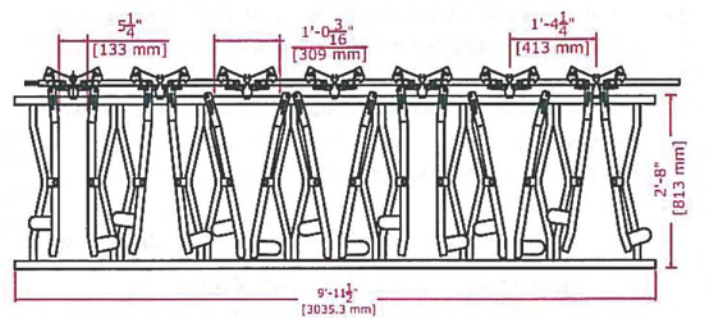

Recommended Curb Heights and Panel Sizing: A space of 3" / 76 mm is normally left between the bottom of the panel and top of curb.

Panel Size	Age Group	Curb Height (cow side)	Curb Height (feed side)
4/10'	Mature	16" / 406 mm	14" / 356 mm
4/9'	Mature	16" / 406 mm	14" / 356 mm
4/8'	Mature	16" / 406 mm	14" / 356 mm
5/10'	Mature	16" / 406 mm	14" / 356 mm
6/12'	Mature	16" / 406 mm	14" / 356 mm
S 6/10'	12-20 mo.	16" / 406 mm	14" / 356 mm
M 6/10'	9-14 mo.	14" / 356 mm	11" / 279 mm
7/10'	5-10 mo.	14" / 356 mm	11" / 279 mm
8/10'	0-5 mo.	12" / 305 mm	9" / 229 mm

M.5/10' SLAC - 200 lbs [91 kg] / panel
(mature Jersey)

4/9' SLAC - 184 lbs [84 kg] / panel
(mature Holstein)

M.6/10' SLAC - 228 lbs [104 kg] / panel
(9-14 months) - Holstein
(12-22 months) - Jersey

4/8' SLAC - 169 lbs [77 kg] / panel
5/10' SLAC - 211 lbs [96 kg] / panel
6/12' SLAC - 254 lbs [116 kg] / panel
(mature Holstein)

7/10' SLAC - 222 lbs [101 kg] / panel
(5-10 months) - Holstein
(6-12 months) - Jersey

S.6/10' SLAC - 240 lbs [110 kg] / panel
(12-20 months) - Holstein

8/10' SLAC - 220 lbs [100 kg] / panel
(0-5 months) - Holstein