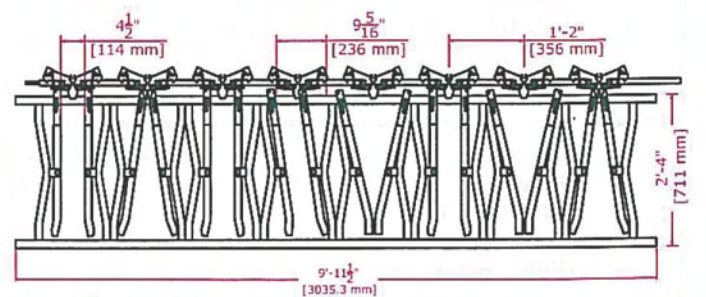

Recommended Curb Heights and Panel Sizing: A space of 3" / 76 mm is normally left between the bottom of the panel and top of curb.

Panel Size	Age Group	Curb Height (cow side)	Curb Height (feed side)
4/10'	Mature	16" / 406 mm	14" / 356 mm
4/9'	Mature	16" / 406 mm	14" / 356 mm
4/8'	Mature	16" / 406 mm	14" / 356 mm
5/10'	Mature	16" / 406 mm	14" / 356 mm
6/12'	Mature	16" / 406 mm	14" / 356 mm
S 6/10'	12-20 mo.	16" / 406 mm	14" / 356 mm
M 6/10'	9-14 mo.	14" / 356 mm	11" / 279 mm
7/10'	5-10 mo.	14" / 356 mm	11" / 279 mm
8/10'	0-5 mo.	12" / 305 mm	9" / 229 mm

M.5/10' SLAC - 200 lbs [91 kg] / panel
(mature Jersey)

4/9' SLAC - 184 lbs [84 kg] / panel
(mature Holstein)

M.6/10' SLAC - 228 lbs [104 kg] / panel
(9-14 months) - Holstein
(12-22 months) - Jersey

4/8' SLAC - 169 lbs [77 kg] / panel
5/10' SLAC - 211 lbs [96 kg] / panel
6/12' SLAC - 254 lbs [116 kg] / panel
(mature Holstein)

7/10' SLAC - 222 lbs [101 kg] / panel
(5-10 months) - Holstein
(6-12 months) - Jersey

S.6/10' SLAC - 240 lbs [110 kg] / panel
(12-20 months) - Holstein

8/10' SLAC - 220 lbs [100 kg] / panel
(0-5 months) - Holstein