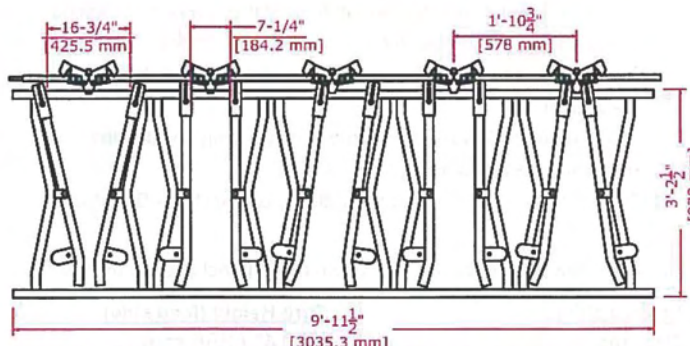

Recommended Curb Heights and Panel Sizing: A space of 3" / 76 mm is normally left between the bottom of the panel and top of curb.

Panel Size	Age Group	Curb Height (cow side)	Curb Height (feed side)
4/10'	Mature	16" / 406 mm	14" / 356 mm
4/9'	Mature	16" / 406 mm	14" / 356 mm
4/8'	Mature	16" / 406 mm	14" / 356 mm
5/10'	Mature	16" / 406 mm	14" / 356 mm
6/12'	Mature	16" / 406 mm	14" / 356 mm
S 6/10'	12-20 mo.	16" / 406 mm	14" / 356 mm
M 6/10'	9-14 mo.	14" / 356 mm	11" / 279 mm
7/10'	5-10 mo.	14" / 356 mm	11" / 279 mm
8/10'	0-5 mo.	12" / 305 mm	9" / 229 mm

THE PIONEER OF AUTOMATION IN THE DAIRY INDUSTRY - ALWAYS FIRST WITH THE LATEST!

SLAC standard sizes 11.27.06

Standard panels - special sizes available upon request

4/10' SLAC - 194 lbs [88 kg] / panel
(mature Holstein)

M.5/10' SLAC - 200 lbs [91 kg] / panel
(mature Jersey)

4/9' SLAC - 184 lbs [84 kg] / panel
(mature Holstein)

M.6/10' SLAC - 228 lbs [104 kg] / panel
(9-14 months) - Holstein
(12-22 months) - Jersey

4/8' SLAC - 169 lbs [77 kg] / panel
5/10' SLAC - 211 lbs [96 kg] / panel
6/12' SLAC - 254 lbs [116 kg] / panel
(mature Holstein)

7/10' SLAC - 222 lbs [101 kg] / panel
(5-10 months) - Holstein
(6-12 months) - Jersey

S.6/10' SLAC - 240 lbs [110 kg] / panel
(12-20 months) - Holstein

8/10' SLAC - 220 lbs [100 kg] / panel
(0-5 months) - Holstein