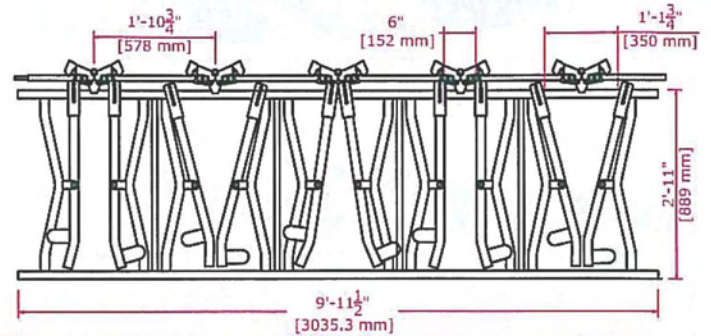

Recommended Curb Heights and Panel Sizing: A space of 3" / 76 mm is normally left between the bottom of the panel and top of curb.

Panel Size	Age Group	Curb Height (cow side)	Curb Height (feed side)
4/10'	Mature	16" / 406 mm	14" / 356 mm
4/9'	Mature	16" / 406 mm	14" / 356 mm
4/8'	Mature	16" / 406 mm	14" / 356 mm
5/10'	Mature	16" / 406 mm	14" / 356 mm
6/12'	Mature	16" / 406 mm	14" / 356 mm
S 6/10'	12-20 mo.	16" / 406 mm	14" / 356 mm
M 6/10'	9-14 mo.	14" / 356 mm	11" / 279 mm
7/10'	5-10 mo.	14" / 356 mm	11" / 279 mm
8/10'	0-5 mo.	12" / 305 mm	9" / 229 mm

THE PIONEER OF AUTOMATION IN THE DAIRY INDUSTRY - ALWAYS FIRST WITH THE LATEST!

SLAC standard sizes 11.27.06

Standard panels - special sizes available upon request

4/10' SLAC - 194 lbs [88 kg] / panel
(mature Holstein)

M.5/10' SLAC - 200 lbs [91 kg] / panel
(mature Jersey)

4/9' SLAC - 184 lbs [84 kg] / panel
(mature Holstein)

M.6/10' SLAC - 228 lbs [104 kg] / panel
(9-14 months) - Holstein
(12-22 months) - Jersey

4/8' SLAC - 169 lbs [77 kg] / panel
5/10' SLAC - 211 lbs [96 kg] / panel
6/12' SLAC - 254 lbs [116 kg] / panel
(mature Holstein)

7/10' SLAC - 222 lbs [101 kg] / panel
(5-10 months) - Holstein
(6-12 months) - Jersey

S.6/10' SLAC - 240 lbs [110 kg] / panel
(12-20 months) - Holstein

8/10' SLAC - 220 lbs [100 kg] / panel
(0-5 months) - Holstein