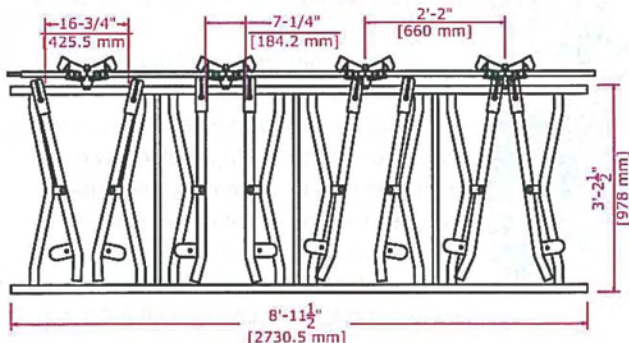

Recommended Curb Heights and Panel Sizing: A space of 3" / 76 mm is normally left between the bottom of the panel and top of curb.

Panel Size	Age Group	Curb Height (cow side)	Curb Height (feed side)
4/10'	Mature	16" / 406 mm	14" / 356 mm
4/9'	Mature	16" / 406 mm	14" / 356 mm
4/8'	Mature	16" / 406 mm	14" / 356 mm
5/10'	Mature	16" / 406 mm	14" / 356 mm
6/12'	Mature	16" / 406 mm	14" / 356 mm
S 6/10'	12-20 mo.	16" / 406 mm	14" / 356 mm
M 6/10'	9-14 mo.	14" / 356 mm	11" / 279 mm
7/10'	5-10 mo.	14" / 356 mm	11" / 279 mm
8/10'	0-5 mo.	12" / 305 mm	9" / 229 mm

THE PIONEER OF AUTOMATION IN THE DAIRY INDUSTRY - ALWAYS FIRST WITH THE LATEST!

SLAC standard sizes 11.27.06

Standard panels - special sizes available upon request

4/10' SLAC - 194 lbs [88 kg] / panel
(mature Holstein)

M.5/10' SLAC - 200 lbs [91 kg] / panel
(mature Jersey)

4/9' SLAC - 184 lbs [84 kg] / panel
(mature Holstein)

M.6/10' SLAC - 228 lbs [104 kg] / panel
(9-14 months) - Holstein
(12-22 months) - Jersey

4/8' SLAC - 169 lbs [77 kg] / panel
5/10' SLAC - 211 lbs [96 kg] / panel
6/12' SLAC - 254 lbs [116 kg] / panel
(mature Holstein)

7/10' SLAC - 222 lbs [101 kg] / panel
(5-10 months) - Holstein
(6-12 months) - Jersey

S.6/10' SLAC - 240 lbs [110 kg] / panel
(12-20 months) - Holstein

8/10' SLAC - 220 lbs [100 kg] / panel
(0-5 months) - Holstein