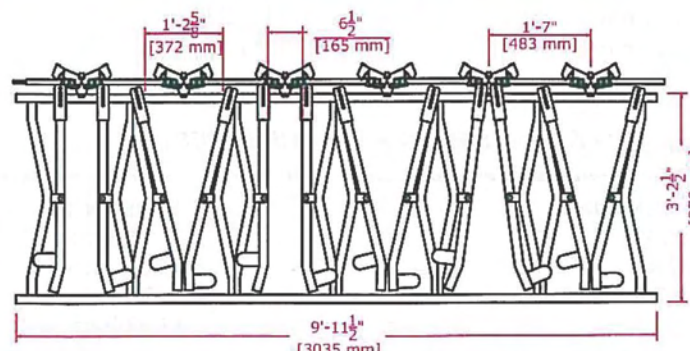

Recommended Curb Heights and Panel Sizing: A space of 3" / 76 mm is normally left between the bottom of the panel and top of curb.

Panel Size	Age Group	Curb Height (cow side)	Curb Height (feed side)
4/10'	Mature	16" / 406 mm	14" / 356 mm
4/9'	Mature	16" / 406 mm	14" / 356 mm
4/8'	Mature	16" / 406 mm	14" / 356 mm
5/10'	Mature	16" / 406 mm	14" / 356 mm
6/12'	Mature	16" / 406 mm	14" / 356 mm
S 6/10'	12-20 mo.	16" / 406 mm	14" / 356 mm
M 6/10'	9-14 mo.	14" / 356 mm	11" / 279 mm
7/10'	5-10 mo.	14" / 356 mm	11" / 279 mm
8/10'	0-5 mo.	12" / 305 mm	9" / 229 mm

M.5/10' SLAC - 200 lbs [91 kg] / panel
(mature Jersey)

4/9' SLAC - 184 lbs [84 kg] / panel
(mature Holstein)

M.6/10' SLAC - 228 lbs [104 kg] / panel
(9-14 months) - Holstein
(12-22 months) - Jersey

4/8' SLAC - 169 lbs [77 kg] / panel
5/10' SLAC - 211 lbs [96 kg] / panel
6/12' SLAC - 254 lbs [116 kg] / panel
(mature Holstein)

7/10' SLAC - 222 lbs [101 kg] / panel
(5-10 months) - Holstein
(6-12 months) - Jersey

S.6/10' SLAC - 240 lbs [110 kg] / panel
(12-20 months) - Holstein

8/10' SLAC - 220 lbs [100 kg] / panel
(0-5 months) - Holstein