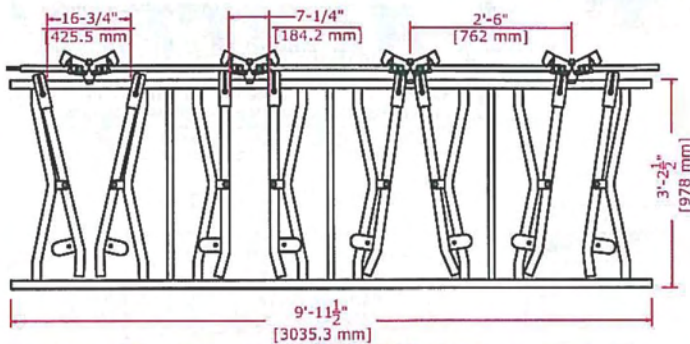

Recommended Curb Heights and Panel Sizing: A space of 3" / 76 mm is normally left between the bottom of the panel and top of curb.

Panel Size	Age Group	Curb Height (cow side)	Curb Height (feed side)
4/10'	Mature	16" / 406 mm	14" / 356 mm
4/9'	Mature	16" / 406 mm	14" / 356 mm
4/8'	Mature	16" / 406 mm	14" / 356 mm
5/10'	Mature	16" / 406 mm	14" / 356 mm
6/12'	Mature	16" / 406 mm	14" / 356 mm
S 6/10'	12-20 mo.	16" / 406 mm	14" / 356 mm
M 6/10'	9-14 mo.	14" / 356 mm	11" / 279 mm
7/10'	5-10 mo.	14" / 356 mm	11" / 279 mm
8/10'	0-5 mo.	12" / 305 mm	9" / 229 mm

THE PIONEER OF AUTOMATION IN THE DAIRY INDUSTRY - ALWAYS FIRST WITH THE LATEST!

SLAC standard sizes 11.27.06

Standard panels - special sizes available upon request

4/10' SLAC - 194 lbs [88 kg] / panel
(mature Holstein)

M.5/10' SLAC - 200 lbs [91 kg] / panel
(mature Jersey)

4/9' SLAC - 184 lbs [84 kg] / panel
(mature Holstein)

M.6/10' SLAC - 228 lbs [104 kg] / panel
(9-14 months) - Holstein
(12-22 months) - Jersey

4/8' SLAC - 169 lbs [77 kg] / panel
5/10' SLAC - 211 lbs [96 kg] / panel
6/12' SLAC - 254 lbs [116 kg] / panel
(mature Holstein)

7/10' SLAC - 222 lbs [101 kg] / panel
(5-10 months) - Holstein
(6-12 months) - Jersey

S.6/10' SLAC - 240 lbs [110 kg] / panel
(12-20 months) - Holstein

8/10' SLAC - 220 lbs [100 kg] / panel
(0-5 months) - Holstein